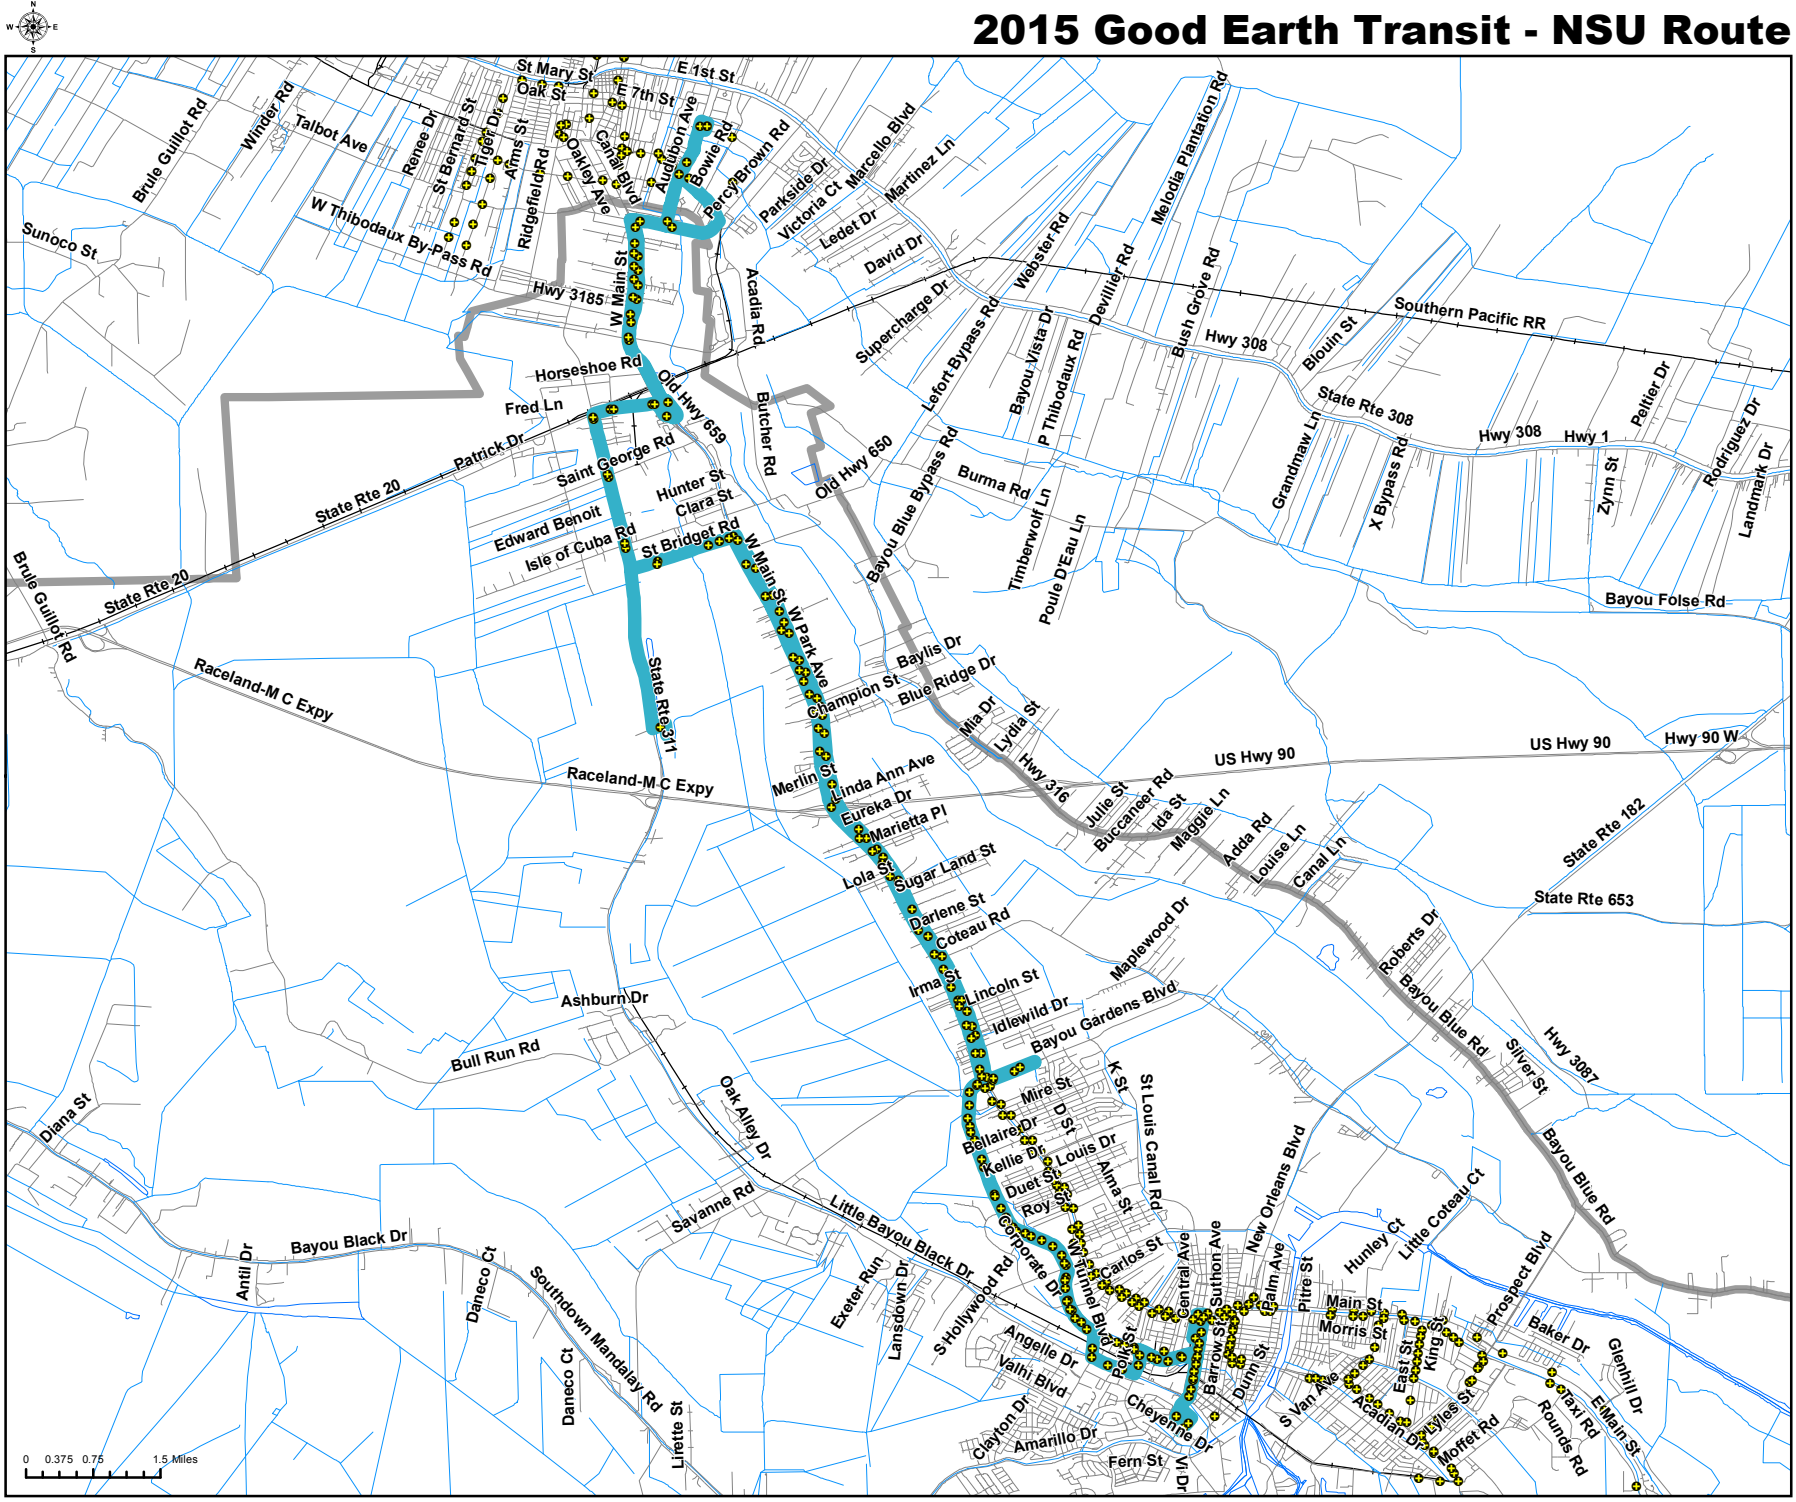

2015 Good Earth Transit - NSU Route

SCPDC
South Central Planning &
Development Commission
Post Office Box 1870
Gray, Louisiana 70359
Phone: (985) 851-2900

- Legend**
- Road
 - Railroad
 - Hydrography
 - Parish Boundary
 - ⊕ Bus Stop
 - Bus Route

TERREBONNE PARISH

LOUISIANA